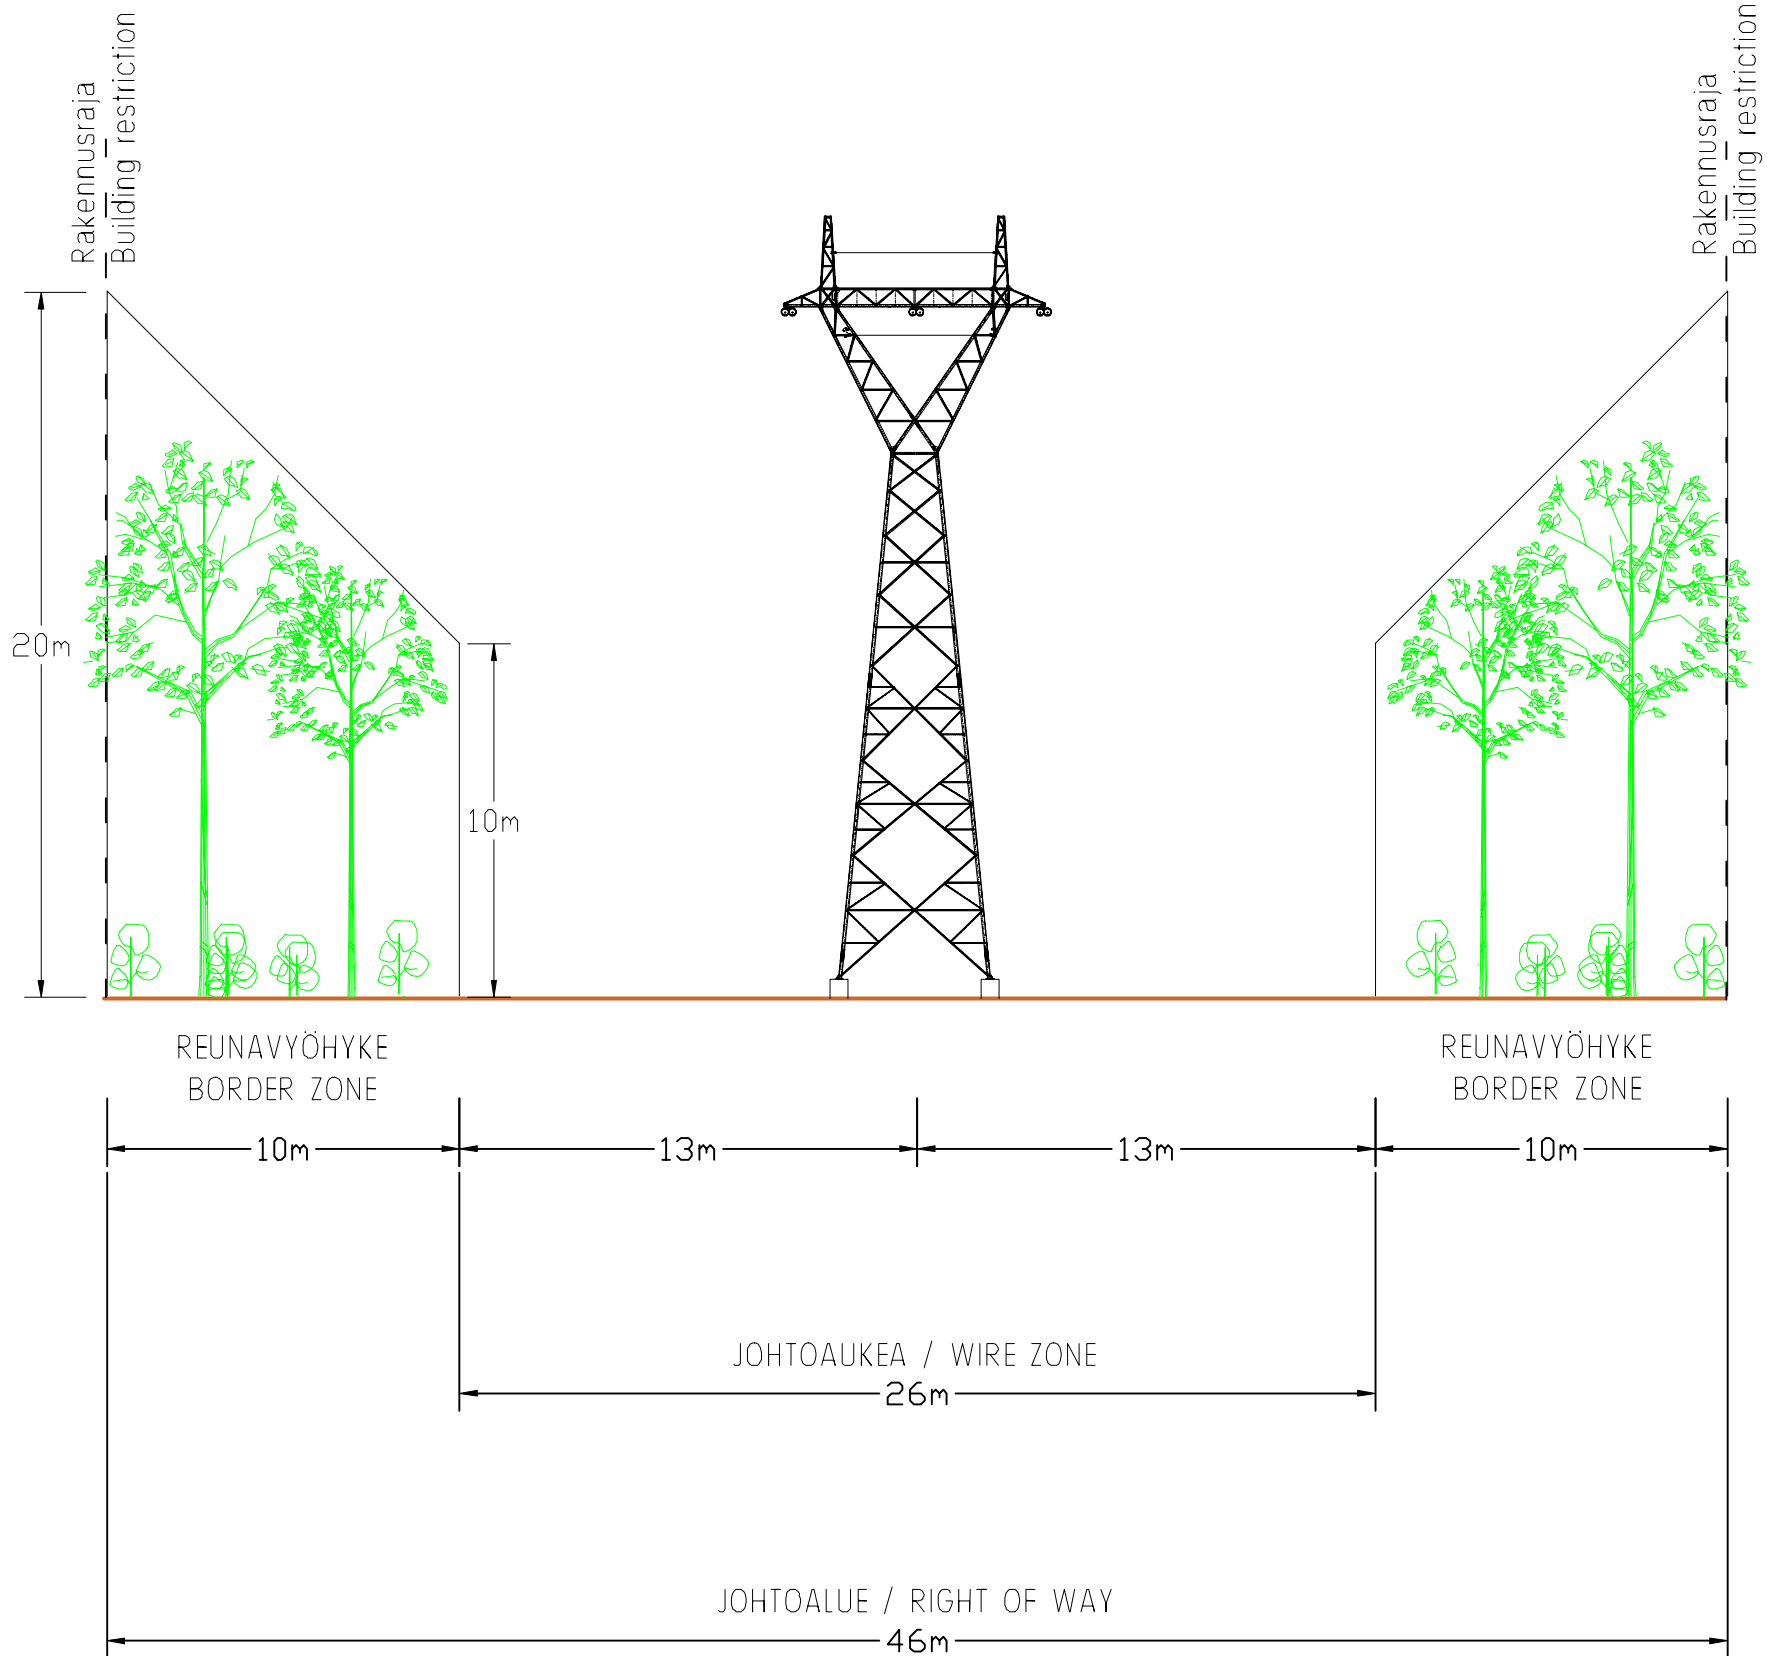

110KV  
KAUPPILA – SUONURKKA – MATARAMÄKI  
POIKKILEIKKAUS A

Rev	Date	Description	Design	Approved
				
Date	8.4.2022	Title KAUPPILA – SUONURKKA – MATARAMÄKI 110KV  ROW CROSS – SECTION A	Document name 4057 – 2 – 1 – 1	
Design	AKu		Scale	Size A4
Approved	JRu0		Drawing number	
Replaces		Replaced	Revision MO	Page 3/4

110KV  
KAUPPILA – SUONURKKA – MATARAMÄKI  
POIKKILEIKKAUS B

Rev	Date	Description	Design	Approved
				
Date	8.4.2022	Title	Document name	
Design	AKu	KAUPPILA – SUONURKKA – MATARAMÄKI	4057 – 2 – 1 – 1	
Approved	JRu0	110KV	Scale	Size
		ROW CROSS – SECTION B		A4
Replaces		Replaced	Drawing number	
			Revision	Page
			MO	4/4