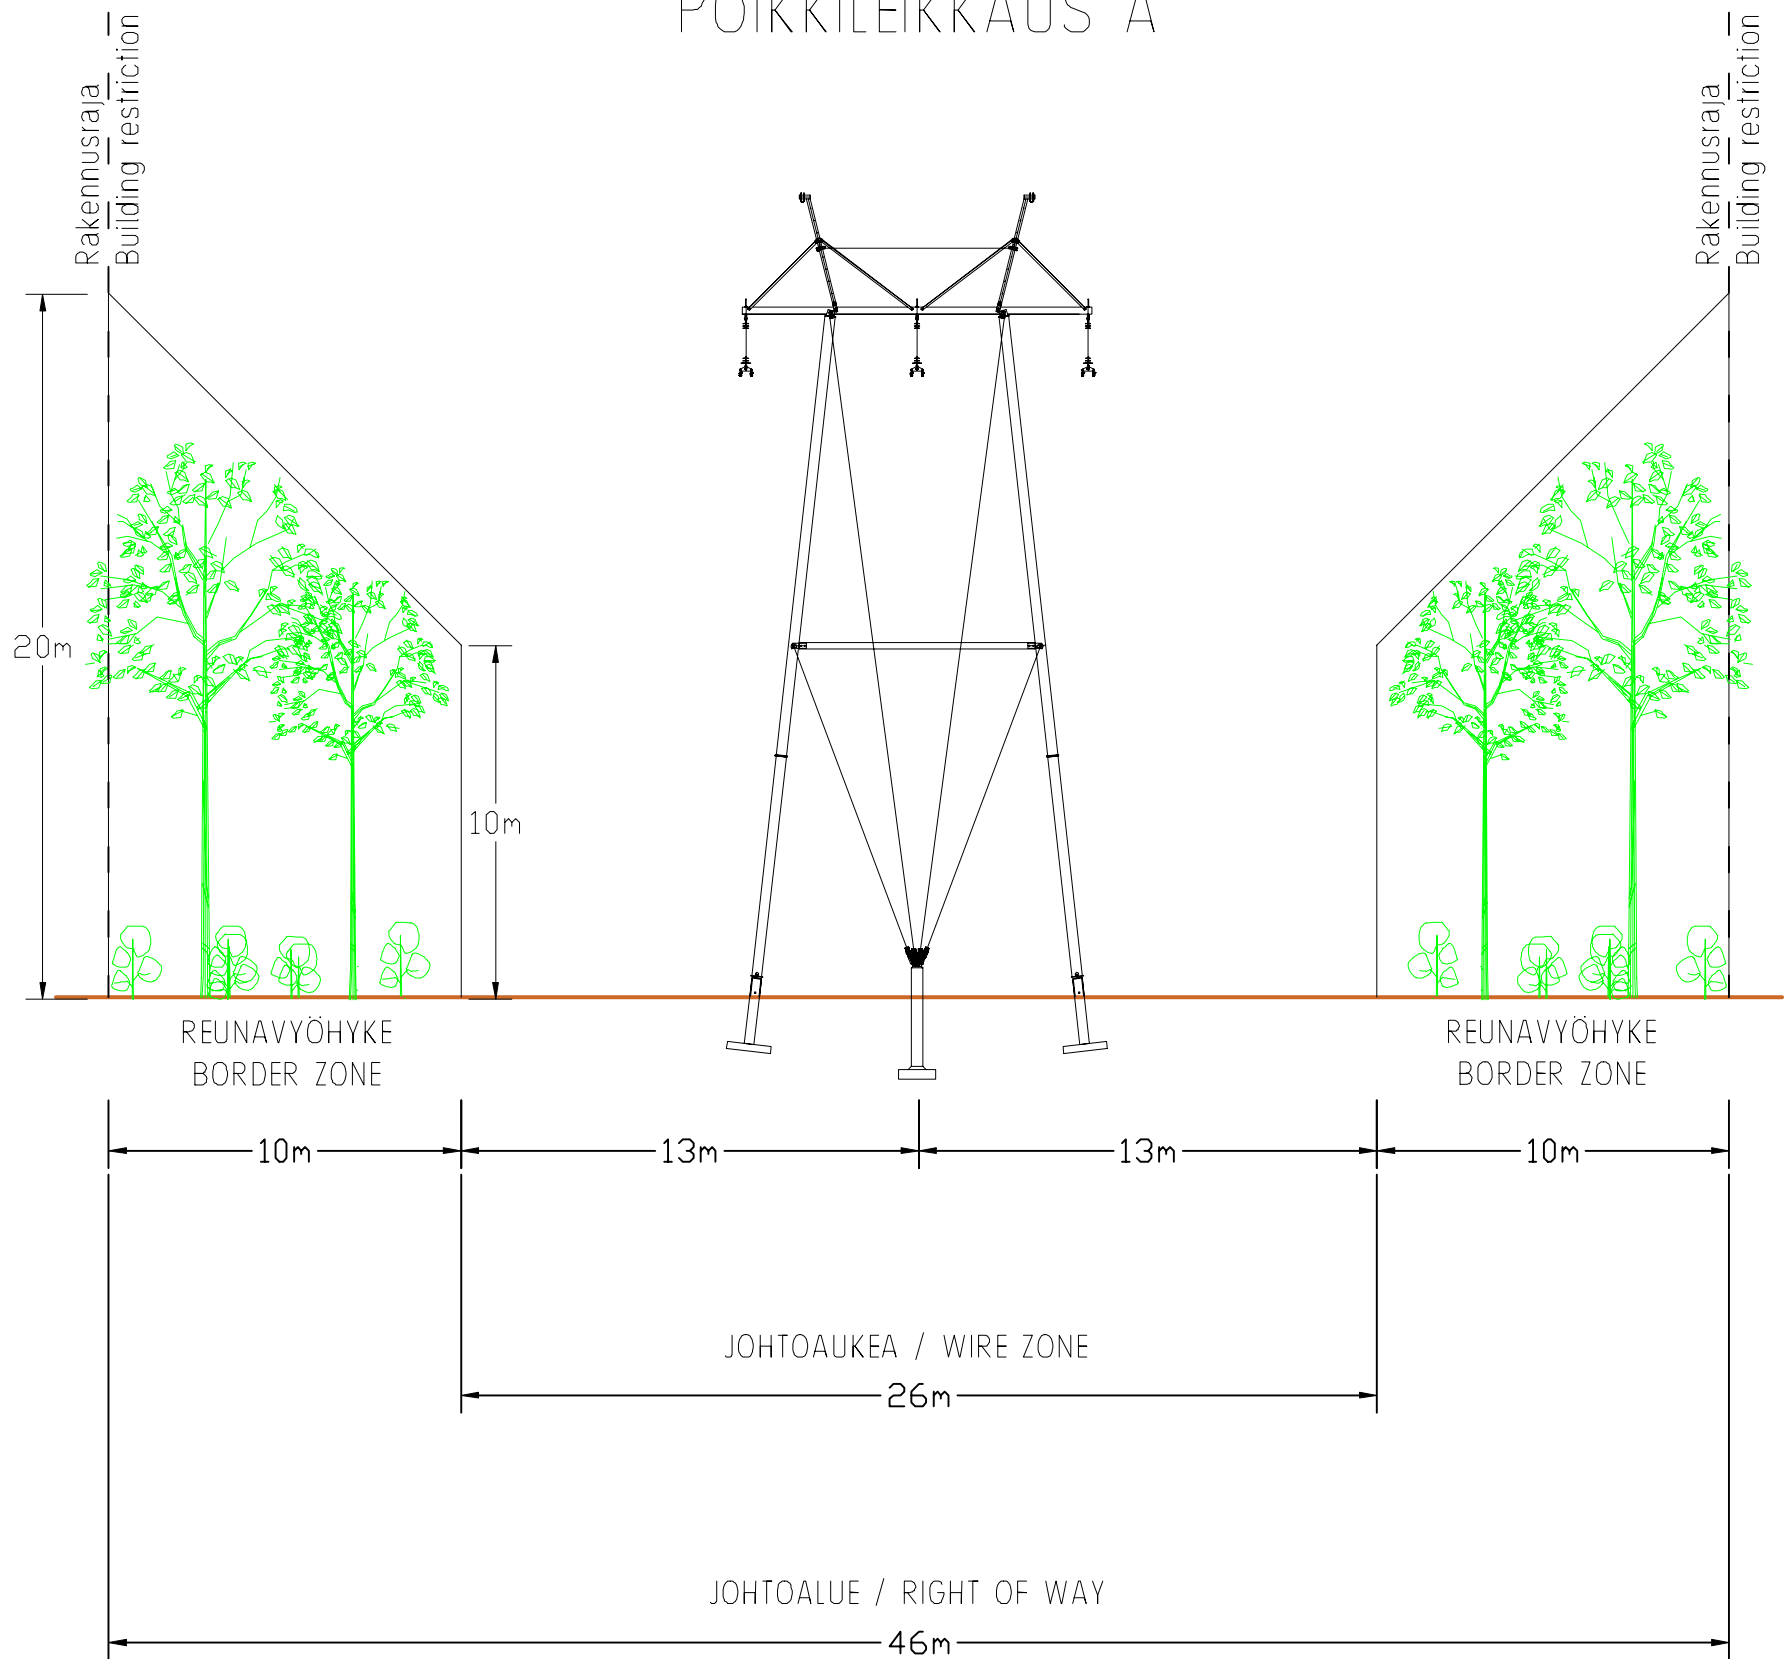

110KV  
KAUPPILA – SUONURKKA – MATARAMÄKI  
POIKKILEIKKAUS A

Rev	Date	Description	Design	Approved
				
Date	8.4.2022	Title KAUPPILA – SUONURKKA – MATARAMÄKI 110KV  ROW CROSS – SECTION A	Document name 4057 – 2 – 1 – 1	
Design	AKu		Scale	Size A4
Approved	JRu0		Drawing number	
Replaces		Replaced	Revision MO	Page 3/4

110KV  
KAUPPILA – SUONURKKA – MATARAMÄKI  
POIKKILEIKKAUS B

Rev	Date	Description	Design	Approved
				
Date	8.4.2022	Title	Document name	
Design	AKu	KAUPPILA – SUONURKKA – MATARAMÄKI	4057 – 2 – 1 – 1	
Approved	JRu0	110KV	Scale	Size
		ROW CROSS – SECTION B		A4
Replaces		Replaced	Drawing number	
			Revision	Page
			MO	4/4